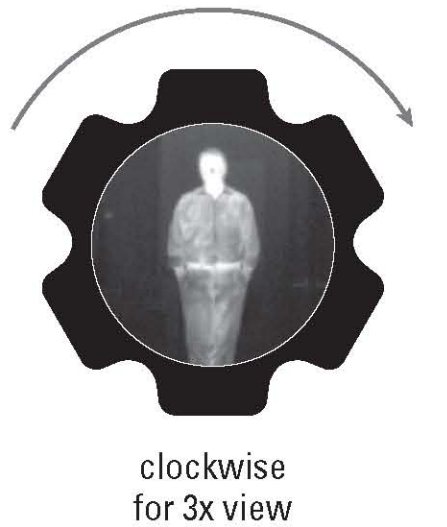

Thermal Imager.

T15 – Real Optical Zoom

Detection Range

Rotate front lens for continuous 3-8x zoom

Quick-release Picatinny mount