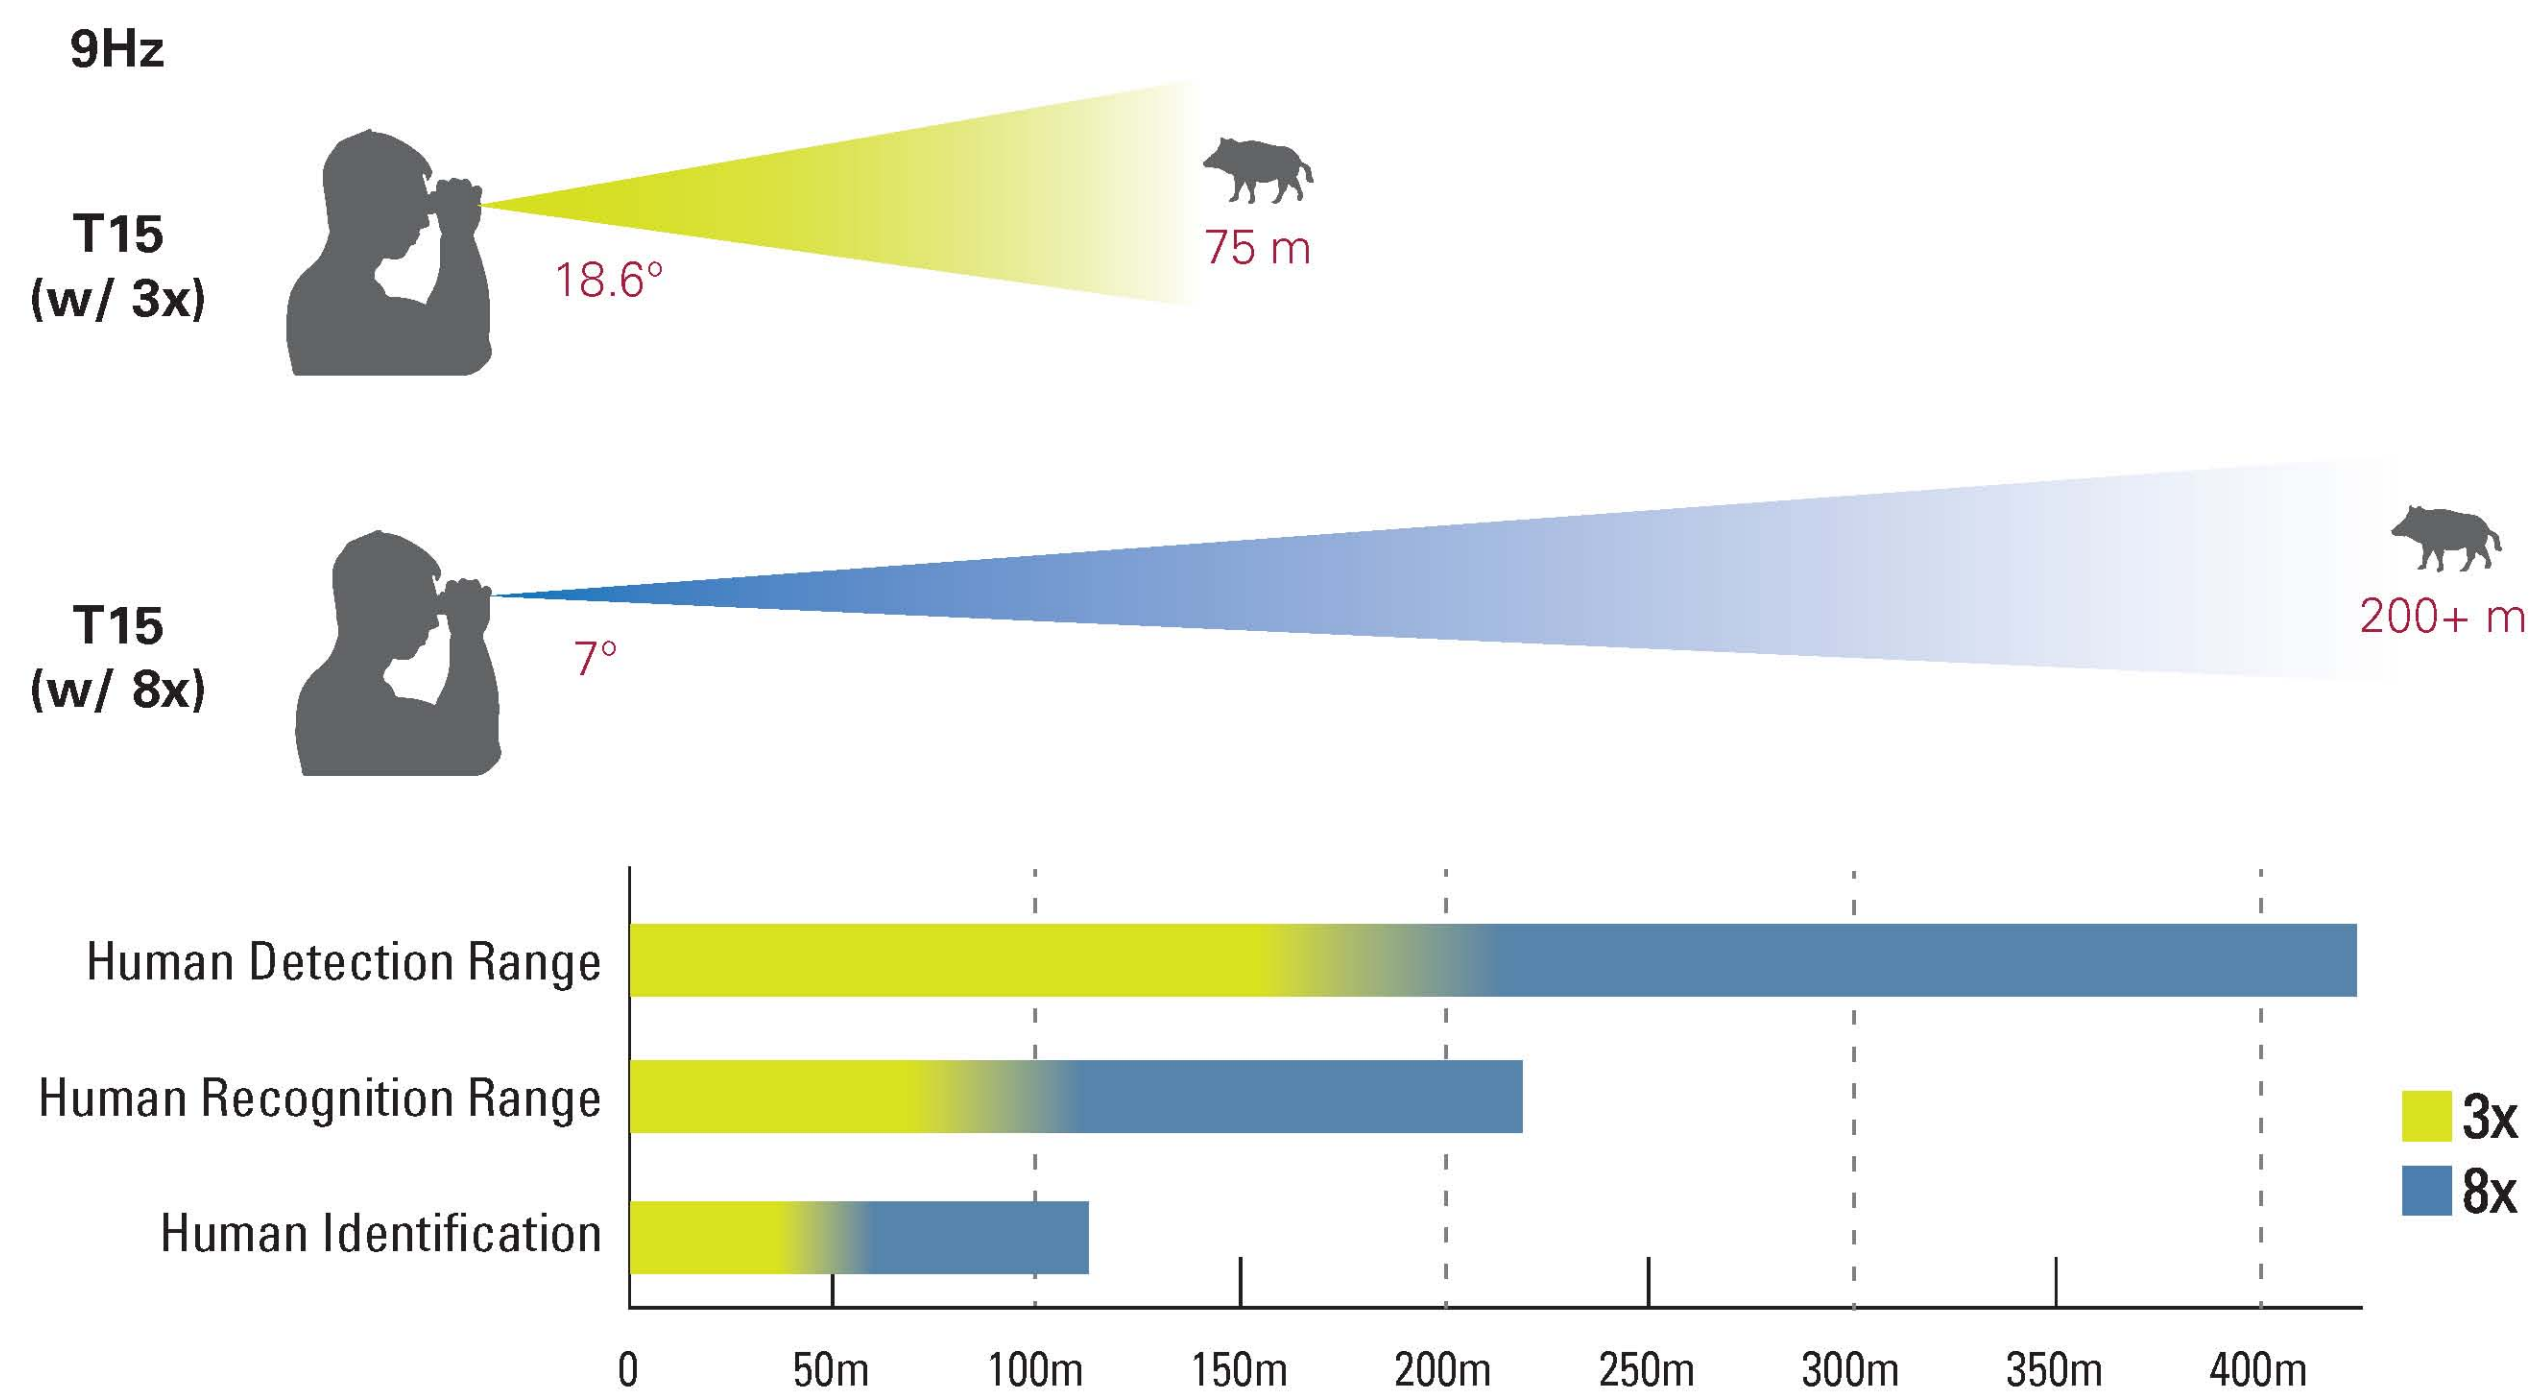

Thermal Imager.

T15 – Real Optical Zoom

Detection Range

Rotate front lens for continuous 3-8x zoom

Quick-release Picatinny mount