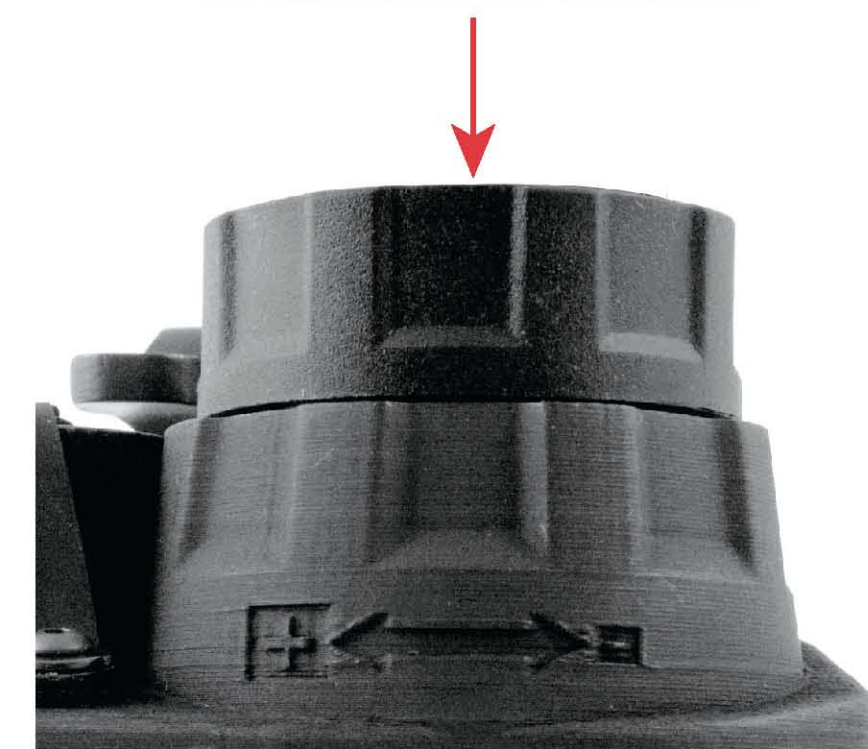

Thermal Imager.

T15 – Real Optical Zoom

Detection Range

Rotate front lens for continuous 3-8x zoom

Quick-release Picatinny mount